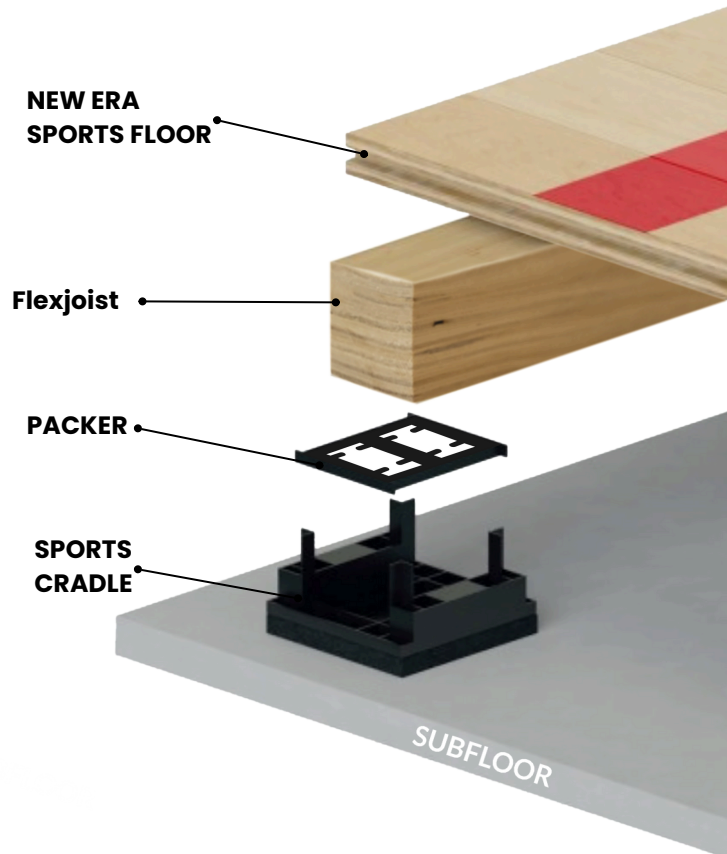

NEW ERA GYM FLEX[®]

A NEW ERA IN SPORTS PERFORMANCE FLOORING

Gymflex Arena is the highest performance floor for large sports halls that require the best in area elastic standards. With a height range of 74-350mm achieved using the unique New Era sports cradles, it can overcome the most challenging of levels whilst meeting EN14904 Part A4 standard.

Perfect for new builds and sports floor replacement, it can also achieve excellent acoustic standards when using on upper levels. Can be supported with extra strength Flexjoists to enable to roll out of bleacher seating or additional support requirements, (Subject to job specific data).

ARENA

Category	Solid Floor	Layered Flooring
Floor Height	74-350mm	73-350mm
Performance	BSEN 14904 Part A4	BSEN 14904 Part A4
Floor Type	Solid Beech	Layered Beech or Oak
Flexjoist Centres	411mm	440mm
Floor Dimension	22 x 129 x 3700mm	21 x 215 x 2200mm
Max floor size	Unlimited	Unlimited
Substructure	New Era sport cradle & Flexjoists	New Era sport cradle & Flexjoists
Weight Limit	350kg point & 500kg static Load (M2)	350kg point & 500kg static Load (M2)
Sustainability	FSC	FSC
Acoustic	25db Reduction	25db Reduction

The Gymflex Arena pre-finished floor is available in a range of different colour options to help with the expression and creativity, which will enhance any Sports Hall or Arena, with a great contemporary decor, whilst delivering the performance required.