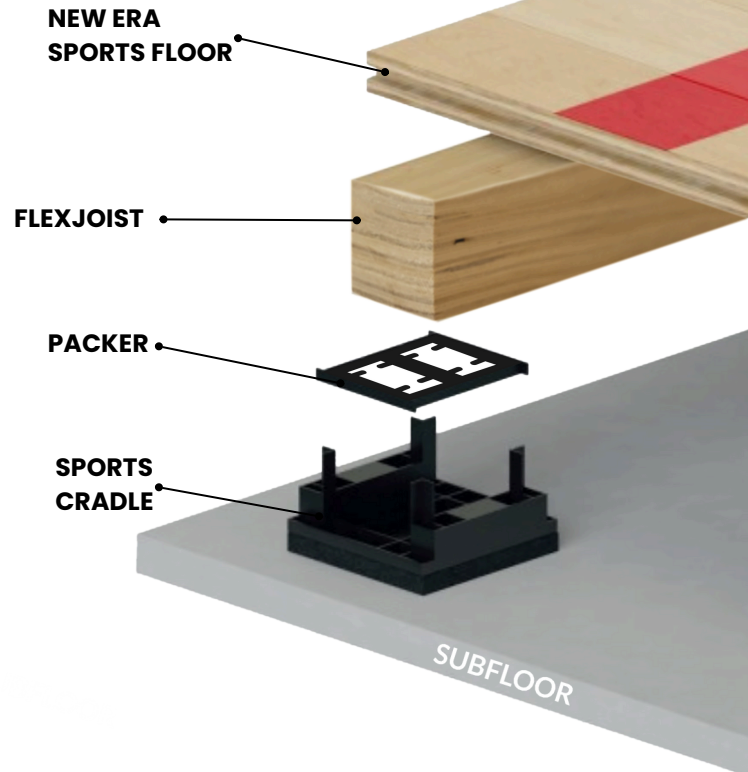

# NEW ERA GYM FLEX®

**A NEW ERA IN SPORTS PERFORMANCE FLOORING**

Gymflex Arena is the highest performance floor for large sports halls that require the best in area elastic standards. With a height range of 74-350mm achieved using the unique New Era sports cradles, it can overcome the most challenging of levels whilst meeting EN14904 Part A4 standard.

Perfect for new builds and sports floor replacement, it can also achieve excellent acoustic standards when using on upper levels. Can be supported with extra strength Flexjoists to enable to roll out of bleacher seating or additional support requirements, (Subject to job specific data).

## ARENA

Category	Solid Floor	Layered Flooring
Floor Height	74-350mm	73-350mm
Performance	BSEN 14904 Part A4	BSEN 14904 Part A4
Floor Type	Solid Beech	Layered Beech or Oak
Flexjoist Centres	411mm	440mm
Floor Dimension	22 x 129 x 3700mm	21 x 215 x 2200mm
Max floor size	Unlimited	Unlimited
Substructure	New Era sport cradle & Flexjoists	New Era sport cradle & Flexjoists
Weight Limit	350kg point & 500kg static Load (M2)	350kg point & 500kg static Load (M2)
Sustainability	FSC	FSC
Acoustic	25db Reduction	25db Reduction

The Gymflex Arena pre-finished floor is available in a range of different colour options to help with the expression and creativity, which will enhance any Sports Hall or Arena, with a great contemporary decor, whilst delivering the performance required.