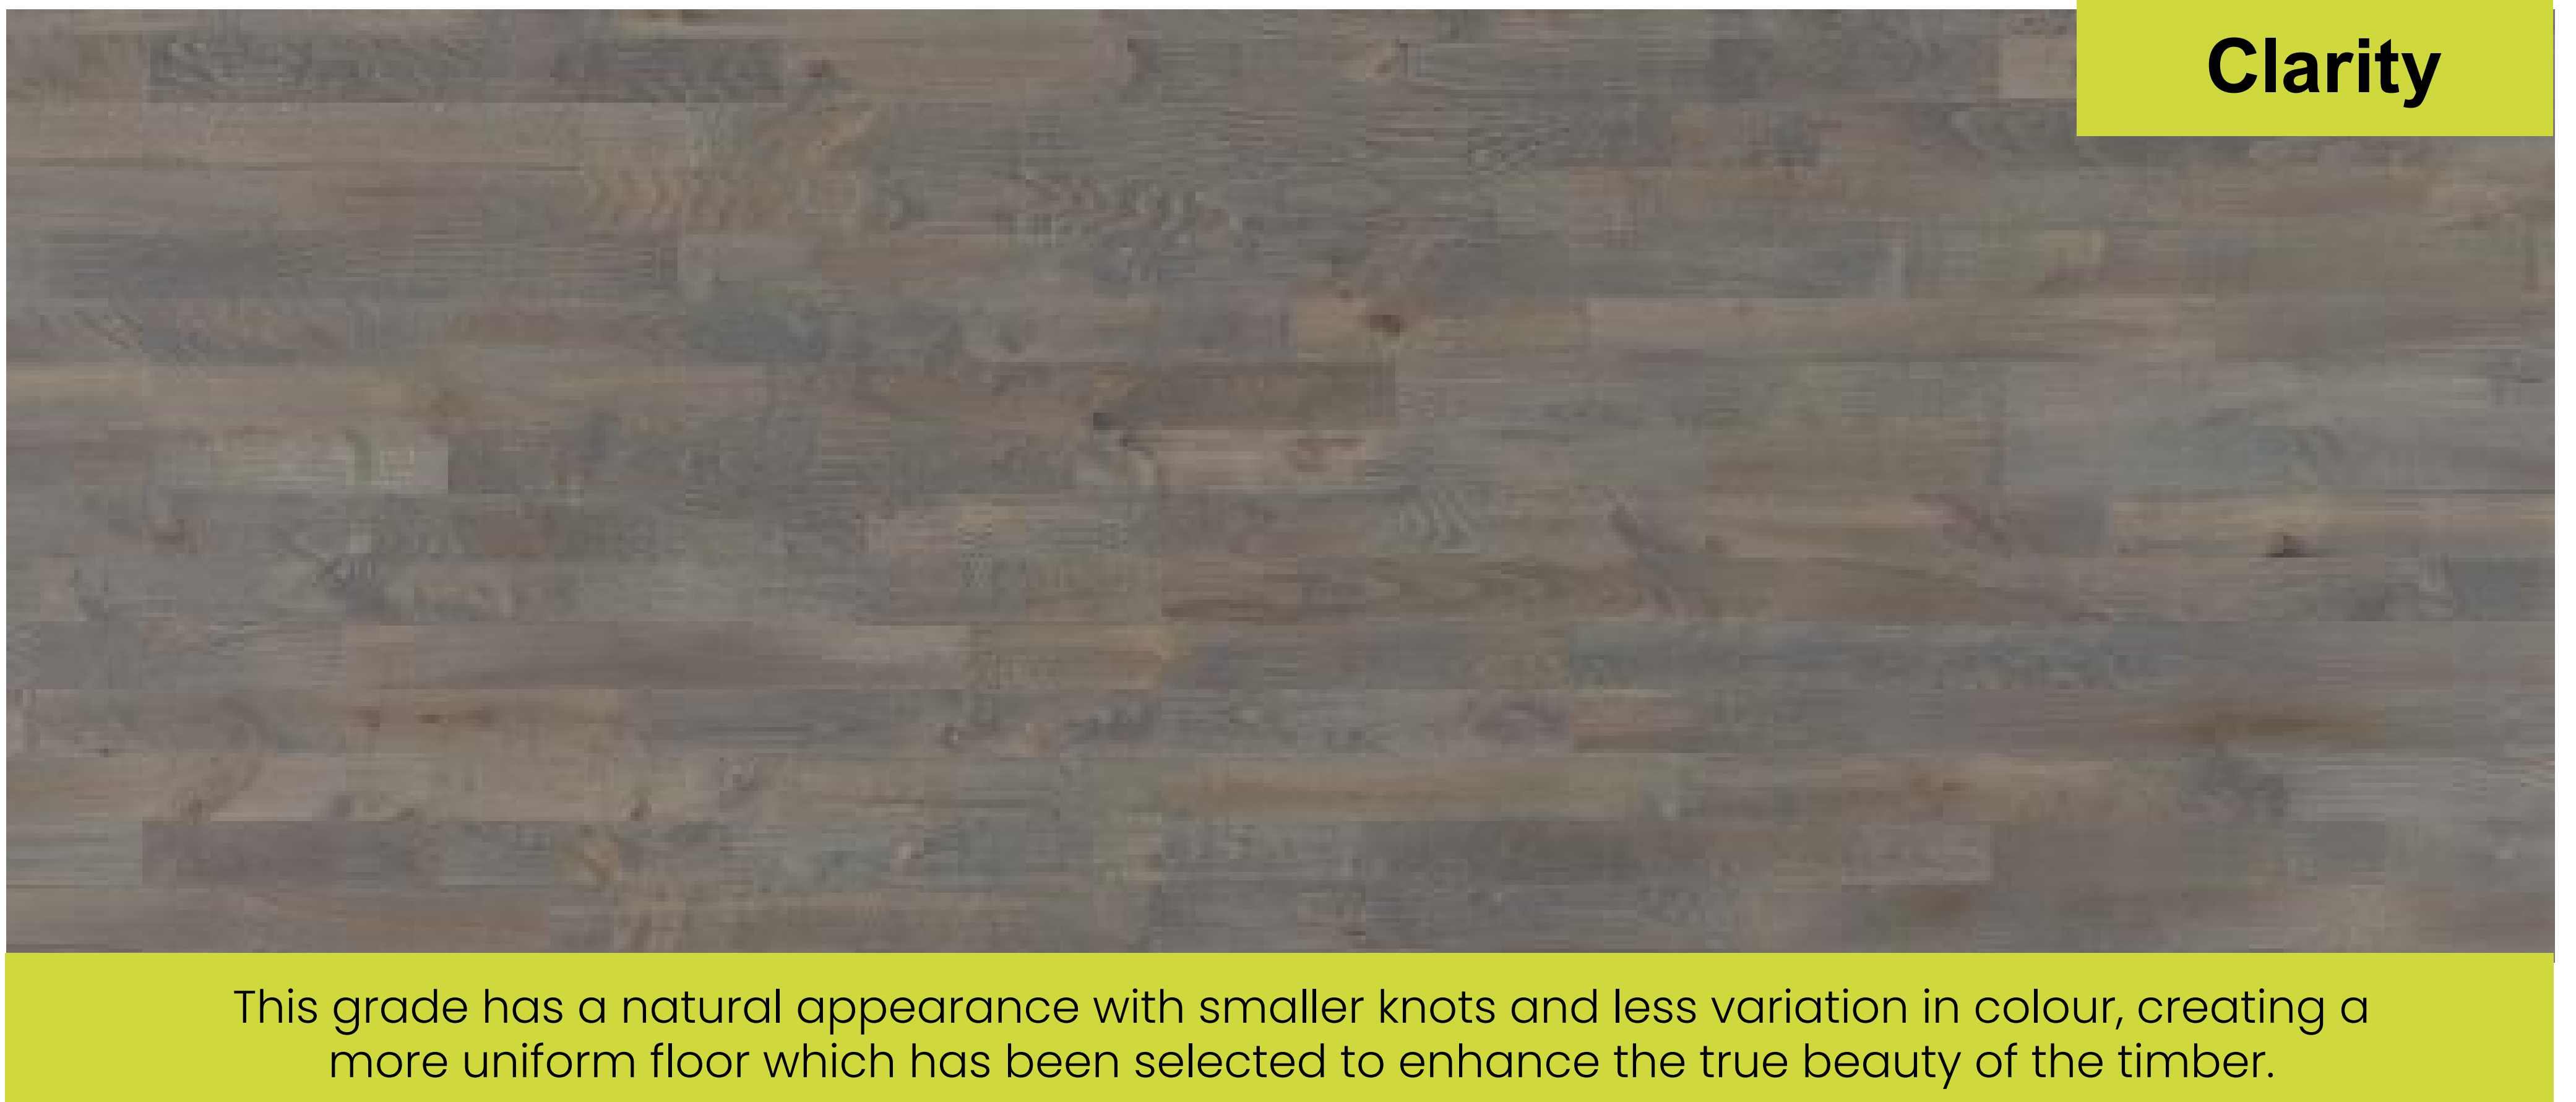

BEECH GYMFLEX RUMBA

Style Chart

Dimension

Available in three sizes: 22mm x 129mm x 1830mm & 14mm x 129mm x 1830mm

Grade *Clarity*

Finish

Ultra Matt Lacquer

Beech is one of Europe's most common hardwood species, which is fully sustainable, hard wearing and has a uniform grain pattern with excellent strength properties.

The dark grey tones of Gymflex Rumba adds a stylish and modern solution for floors, whilst still delivering the same high performance required for the most challenging of activities.

Gymflex Rumba flooring is produced and categorised in accordance with En13629, En14904, ensuring the highest standard for sports use. Made exclusively from solid natural beech, the graining and knots are characteristics for this type of natural wood and grade.

The image shows the average appearance of the grades. It is normal to see a variation in appearance between individual floor boards and across staves.

Up to 5% of one stave may contain features of the next grade.

Hardwood floors may fade or change colour slightly over time due to the effect of natural uv light, particularly if kept in direct sunlight.

The actual colour on a wooden floor can vary from the colour shown in this chart. This is due to the fact that colours are very difficult to reproduce online and in printed material New Era accepts no liability to discrepancies and we always recommend ordering a physical sample before placing an order.