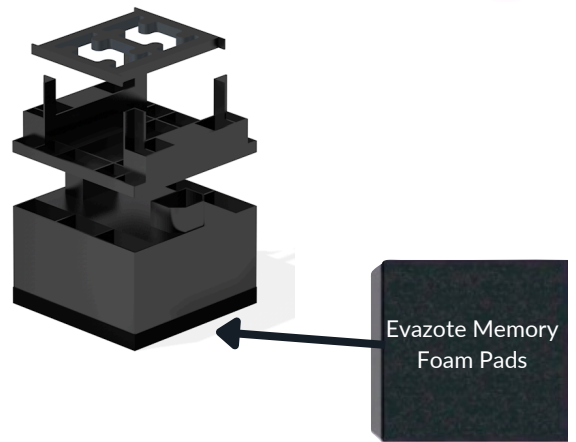

COMPONENTS

THE NEW ERA SPORTS CRADLE

New Era Sports Cradles are suitable for high performance sports, dance and Multi-purpose use and have been tested at the Centre of Sports Technology and conforms to En14904: Class A4.*

The performance memory foam pad provides excellent resilience to sport impacts and will give a perfect floor for all activities.

*Subject to certain criteria to ensure compliance.

THE NEW ERA ACOUSTIC CRADLE

New Era Acoustic cradles offer a high performance of impact sound insulation and will offer up to 28db reduction on sound transfer when used on upper floors, making this perfect for new build specifications or renovations. The recycled rubber isolation pad will offer excellent loading and is ideal for all surfaces, whether free weights or general use. The acoustic cradles have been extensively tested at the AIRO laboratory in compliance with the Robust Detail Handbook, FFT2 Resilient Cradle and Batten system.