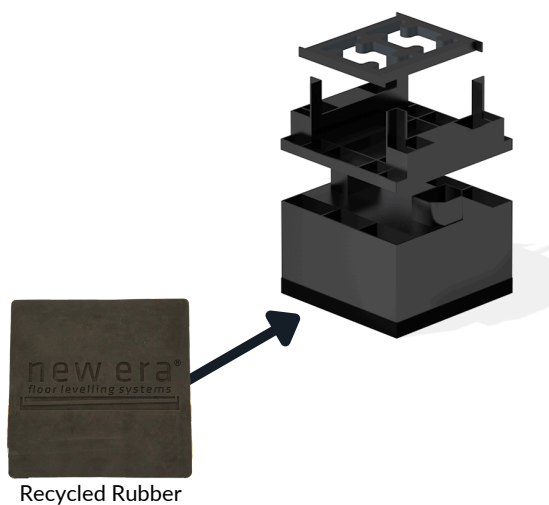

COMPONENTS

THE NEW ERA SPORTS CRADLE

New Era Sports Cradles are suitable for high performance sports, dance and Multi-purpose use and have been tested at the Centre of Sports Technology and conforms to En14904: Class A4.*

The performance memory foam pad provides excellent resilience to sport impacts and will give a perfect floor for all activities.

*Subject to certain criteria to ensure compliance.

THE NEW ERA ACOUSTIC CRADLE

New Era Acoustic cradles offer a high performance of impact sound insulation and will offer up to 28db reduction on sound transfer when used on upper floors, making this perfect for new build specifications or renovations. The recycled rubber isolation pad will offer excellent loading and is ideal for all surfaces, whether free weights or general use. The acoustic cradles have been extensively tested at the AIRO laboratory in compliance with the Robust Detail Handbook, FFT2 Resilient Cradle and Batten system.