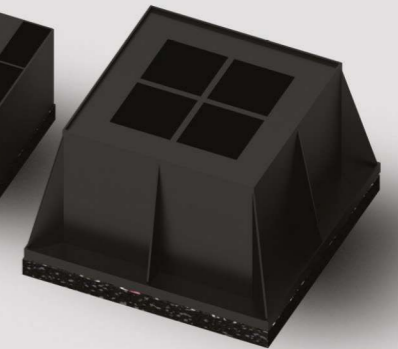

1.5mm  
Packer

3mm  
Packer

6mm  
Packer

12mm  
Packer

6/20mm  
Top

16/30  
Cradle

35/50mm  
Top

45/60mm  
Cradle

45mm  
Spacer

55mm  
Base

75mm  
Height Extender

**riba**  
product  
selector