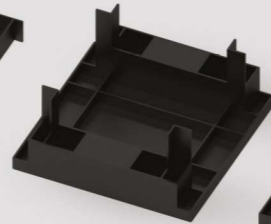

1.5mm  
Packer

3mm  
Packer

6mm  
Packer

12mm  
Packer

6/20mm  
Top

16/30  
Cradle

35/50mm  
Top

45/60mm  
Cradle

45mm  
Spacer

55mm  
Base

75mm  
Height Extender

**riba**  
product  
selector